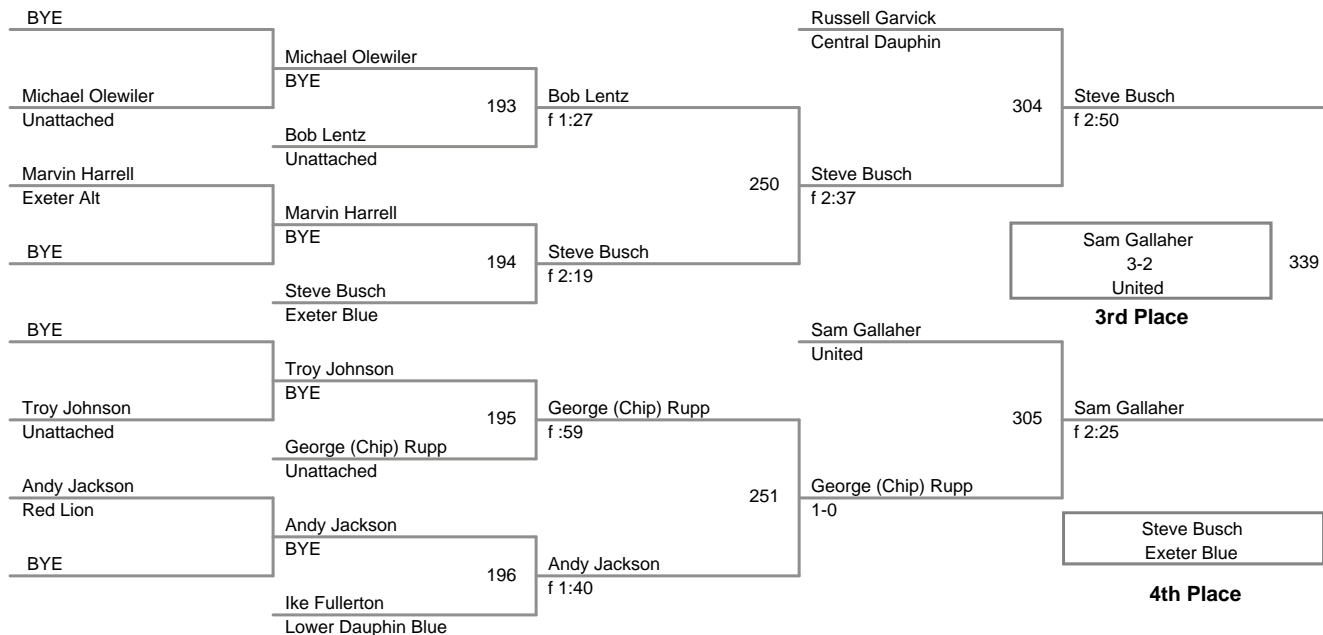

200 Lbs

220 Lbs

CY Bald and Fat
Prime

250 Lbs

CY Bald and Fat
Prime

300 Lbs

BYE