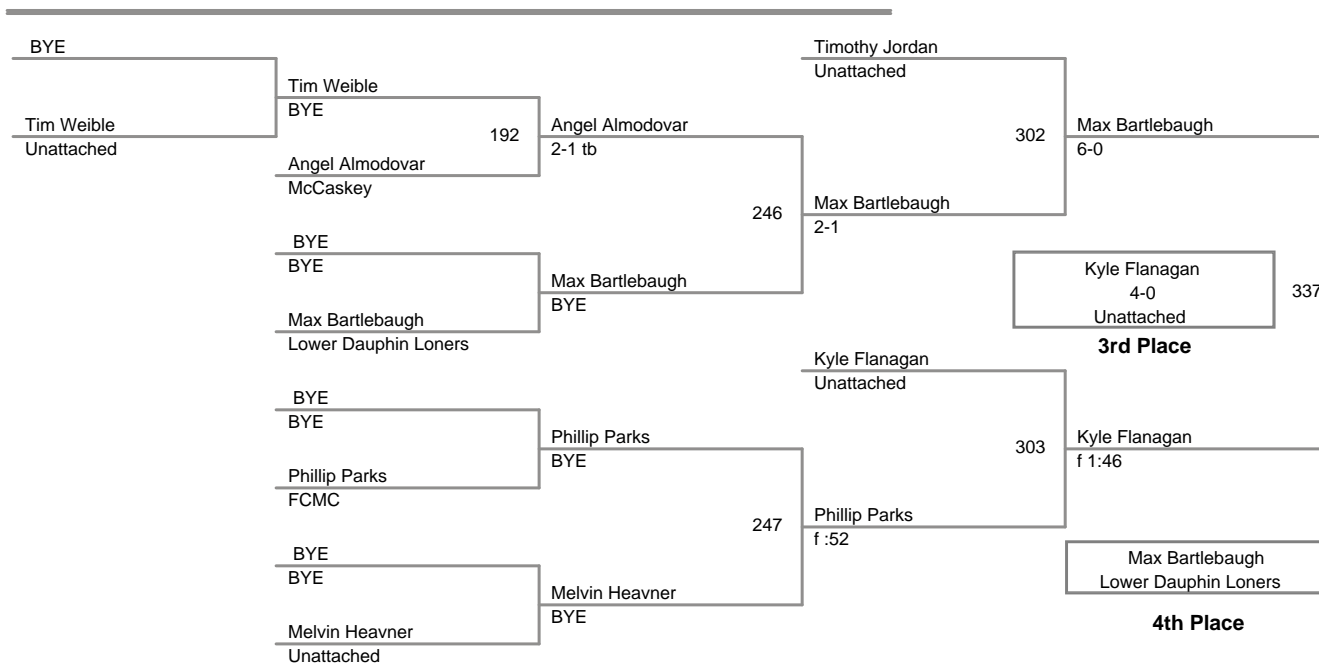

**CY Bald and Fat
Prime**

140 Lbs

CY Bald and Fat
Prime

150 Lbs

160 Lbs

CY Bald and Fat
Prime

170 Lbs

185 Lbs

200 Lbs

220 Lbs

CY Bald and Fat
Prime

250 Lbs

CY Bald and Fat
Prime

300 Lbs

BYE