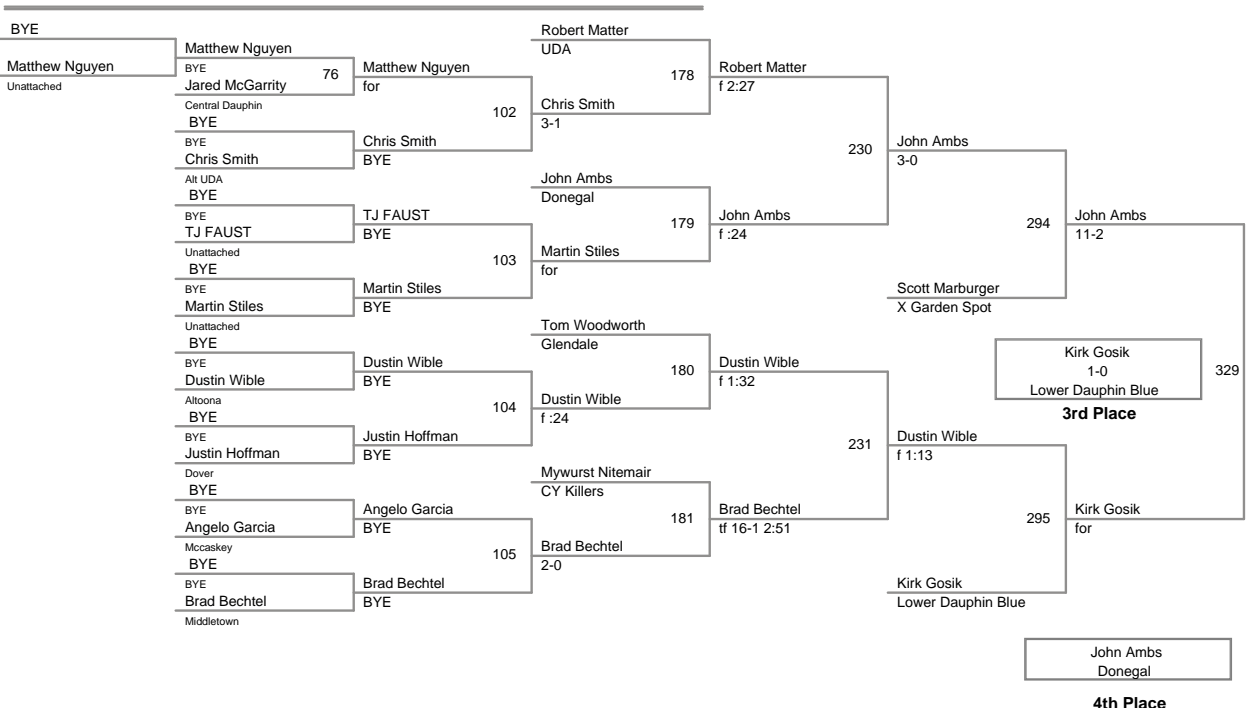

**CY Bald and Fat
Prime**

140 Lbs

CY Bald and Fat
Prime

150 Lbs

160 Lbs

CY Bald and Fat
Prime

170 Lbs

185 Lbs

200 Lbs

220 Lbs

CY Bald and Fat
Prime

250 Lbs

CY Bald and Fat
Prime

300 Lbs

BYE