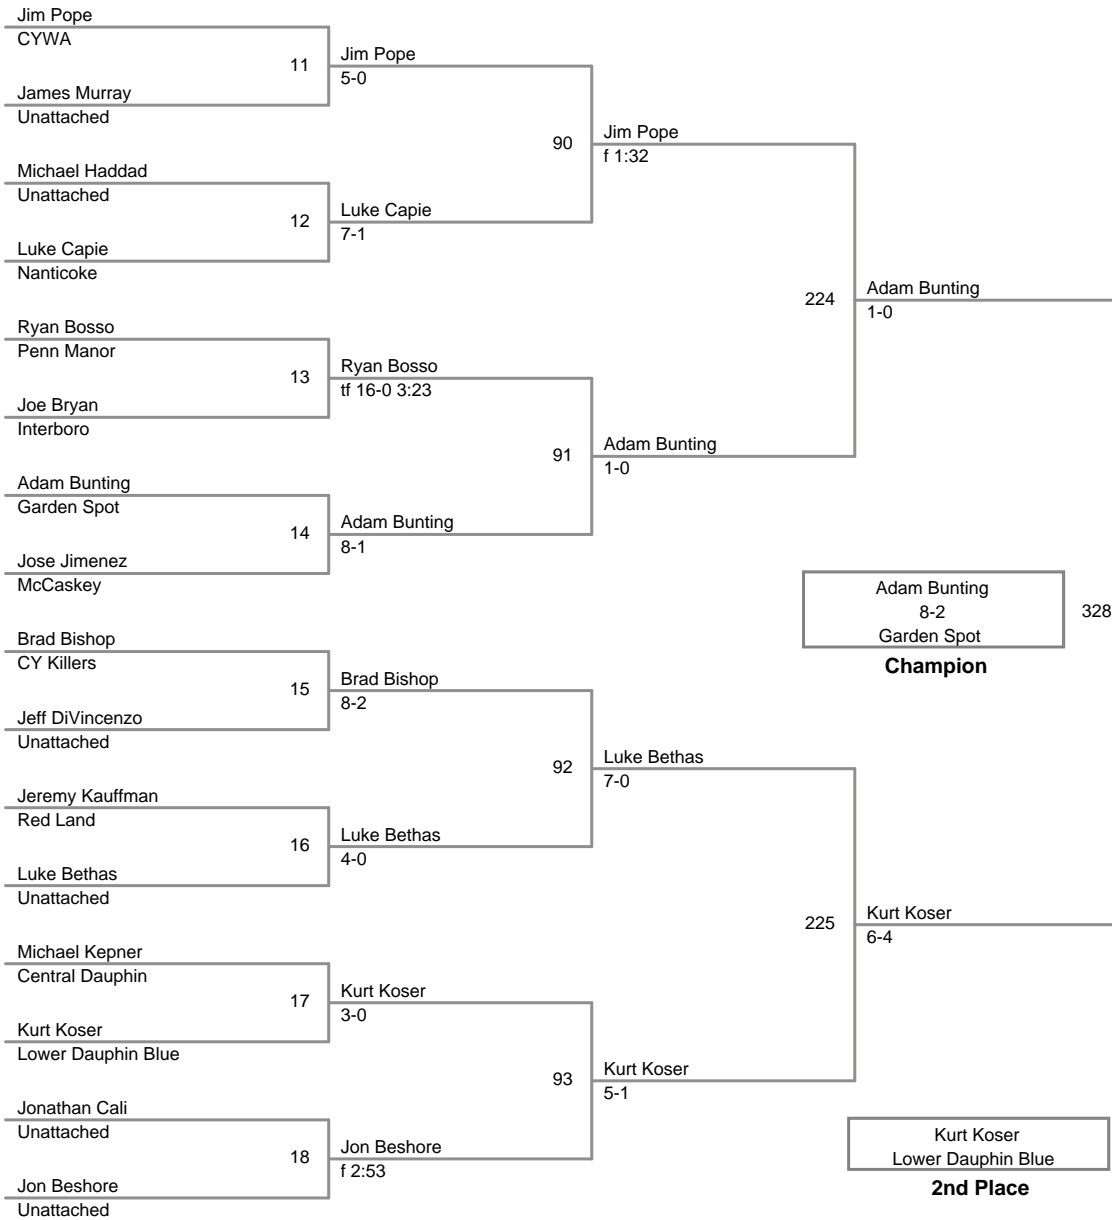

**CY Bald and Fat
Prime**

140 Lbs

CY Bald and Fat
Prime

150 Lbs

160 Lbs

CY Bald and Fat
Prime

170 Lbs

185 Lbs

200 Lbs

220 Lbs

CY Bald and Fat
Prime

250 Lbs

CY Bald and Fat
Prime

300 Lbs

BYE