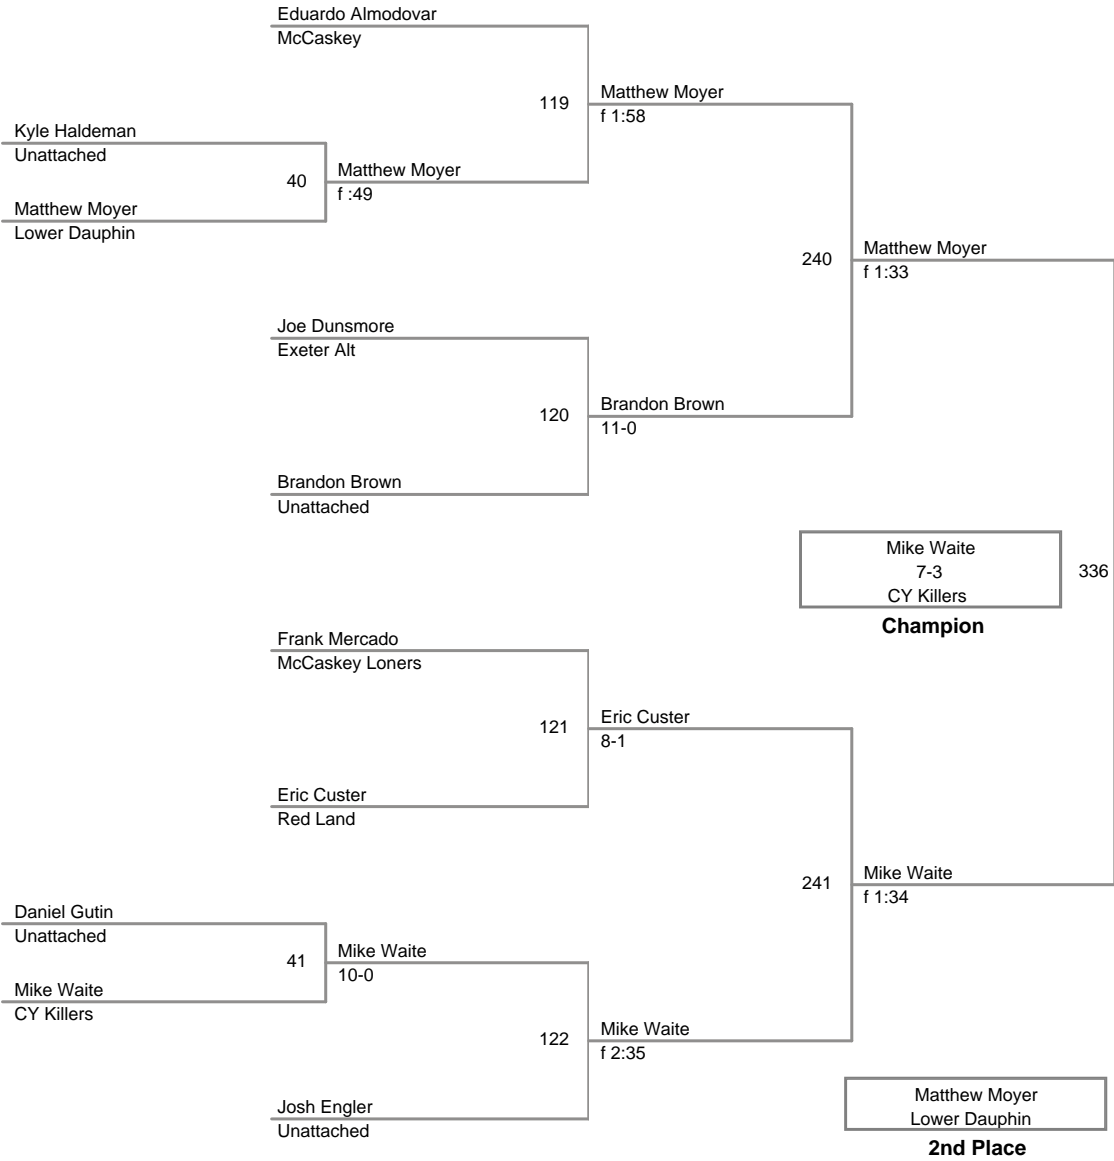

**CY Bald and Fat
Prime**

140 Lbs

CY Bald and Fat
Prime

150 Lbs

160 Lbs

CY Bald and Fat
Prime

170 Lbs

185 Lbs

200 Lbs

220 Lbs

CY Bald and Fat
Prime

250 Lbs

CY Bald and Fat
Prime

300 Lbs

BYE