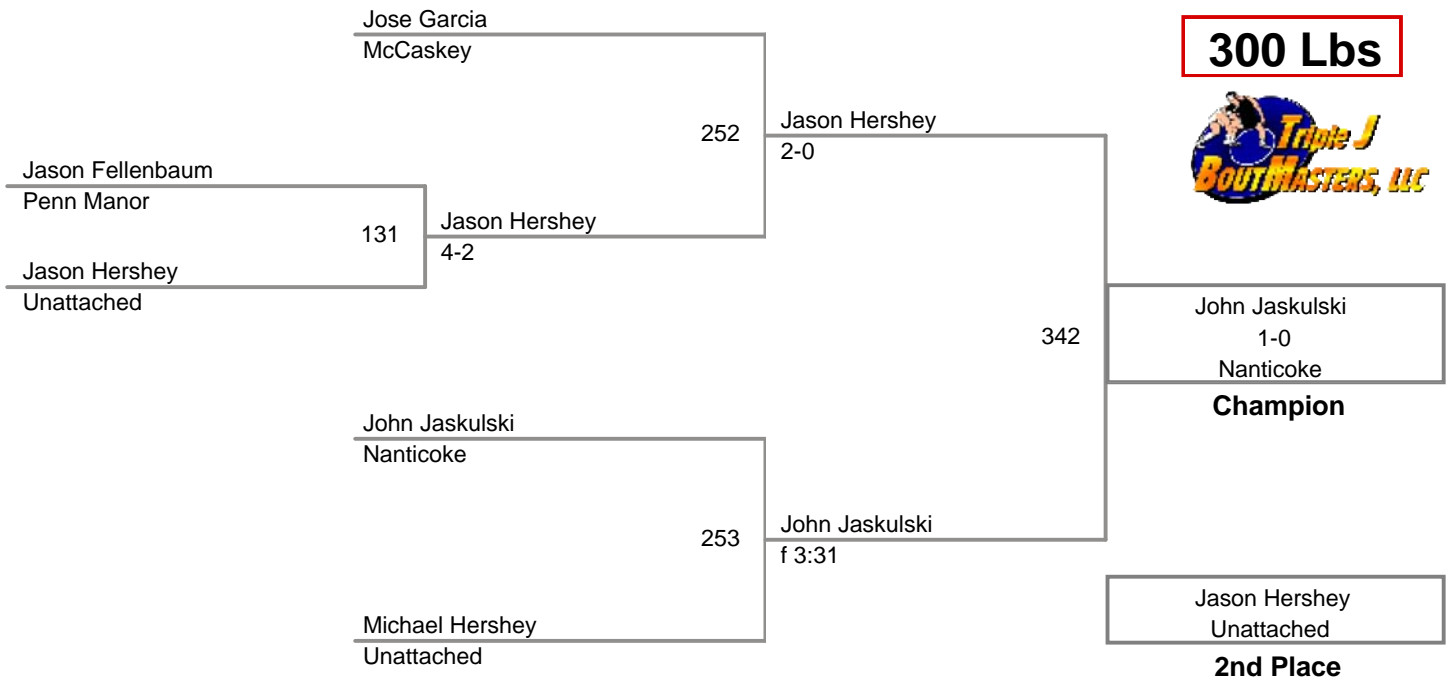

200 Lbs

220 Lbs

CY Bald and Fat
Prime

250 Lbs

CY Bald and Fat
Prime

300 Lbs

BYE