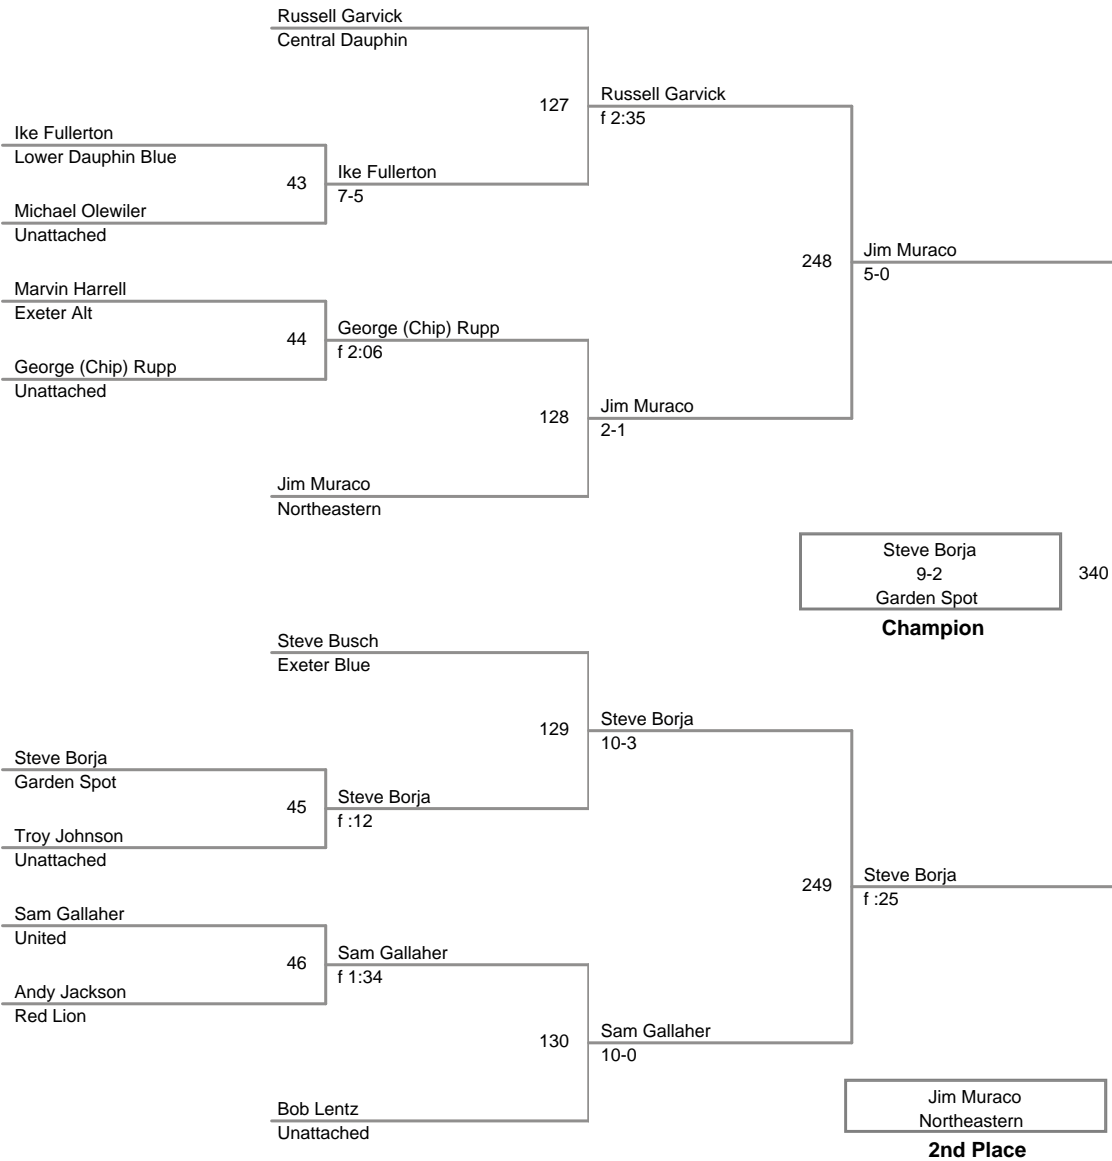

200 Lbs

220 Lbs

CY Bald and Fat
Prime

250 Lbs

CY Bald and Fat
Prime

300 Lbs

BYE