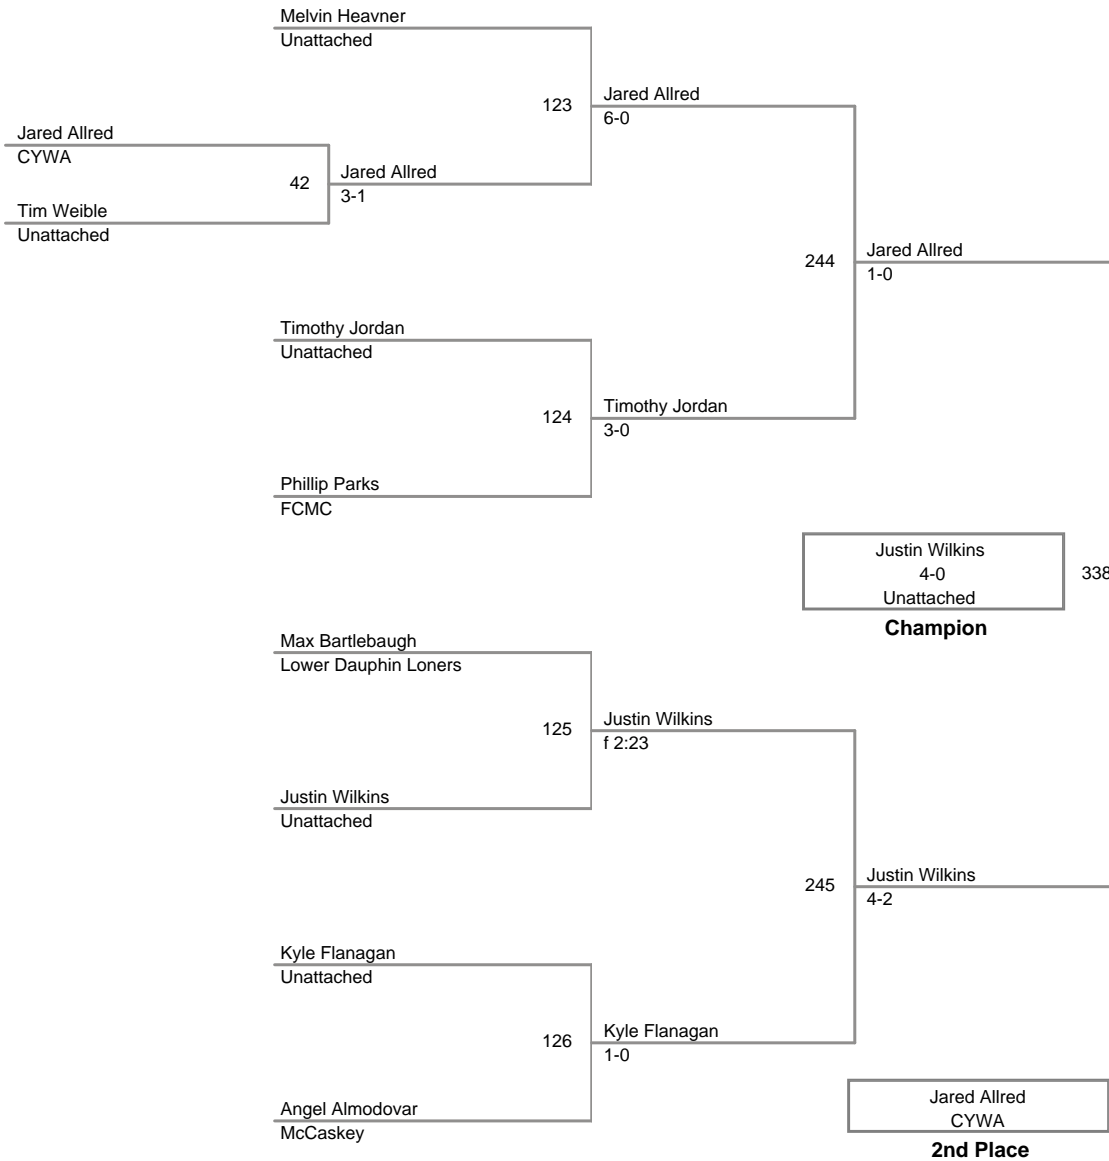

**CY Bald and Fat
Prime**

140 Lbs

CY Bald and Fat
Prime

150 Lbs

160 Lbs

CY Bald and Fat
Prime

170 Lbs

185 Lbs

200 Lbs

220 Lbs

CY Bald and Fat
Prime

250 Lbs

CY Bald and Fat
Prime

300 Lbs

BYE