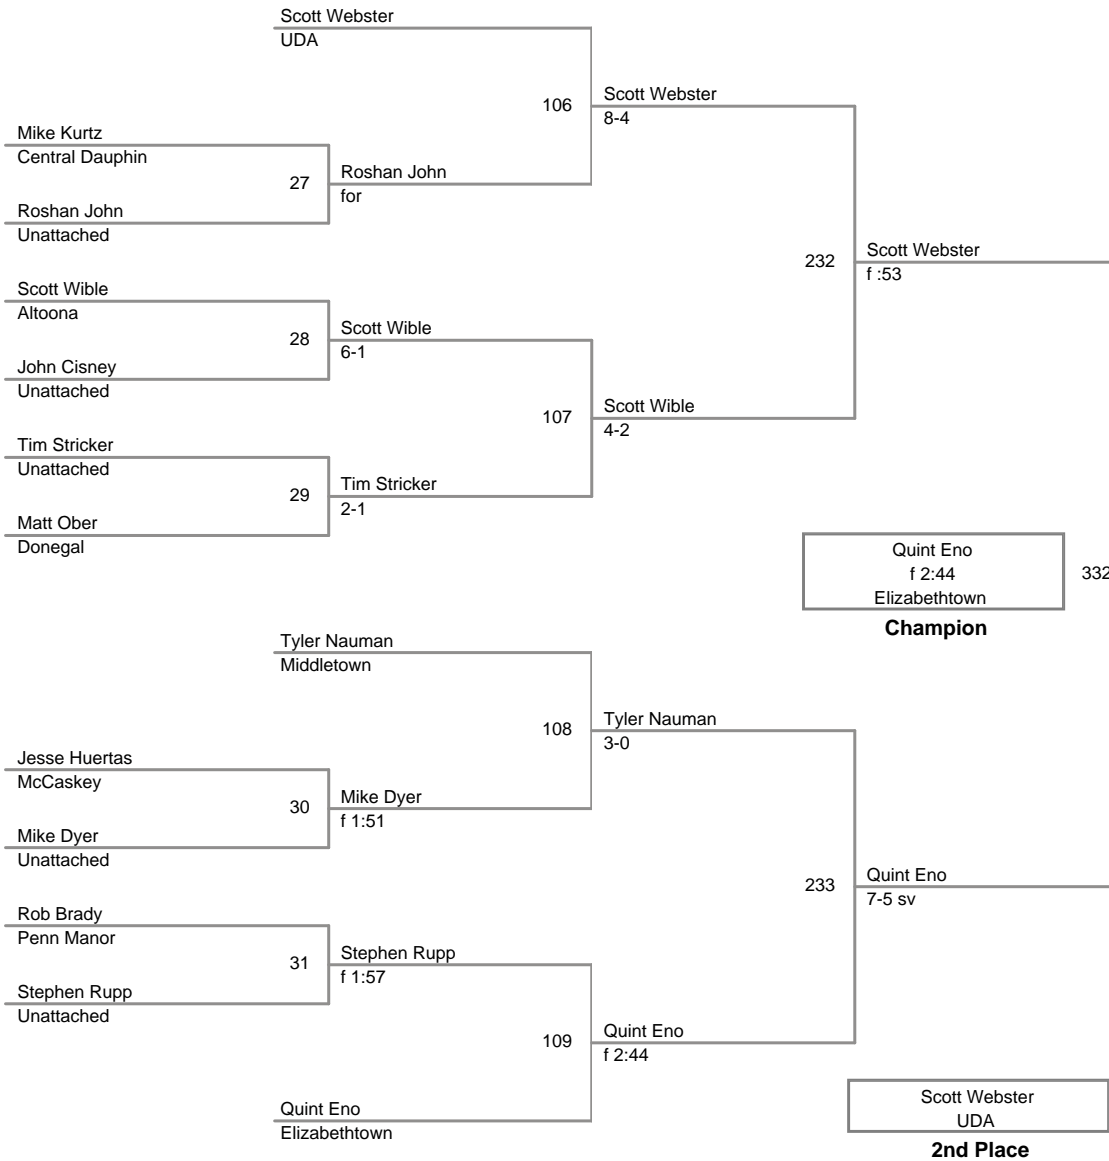

**CY Bald and Fat
Prime**

140 Lbs

CY Bald and Fat
Prime

150 Lbs

160 Lbs

CY Bald and Fat
Prime

170 Lbs

185 Lbs

200 Lbs

220 Lbs

CY Bald and Fat
Prime

250 Lbs

CY Bald and Fat
Prime

300 Lbs

BYE