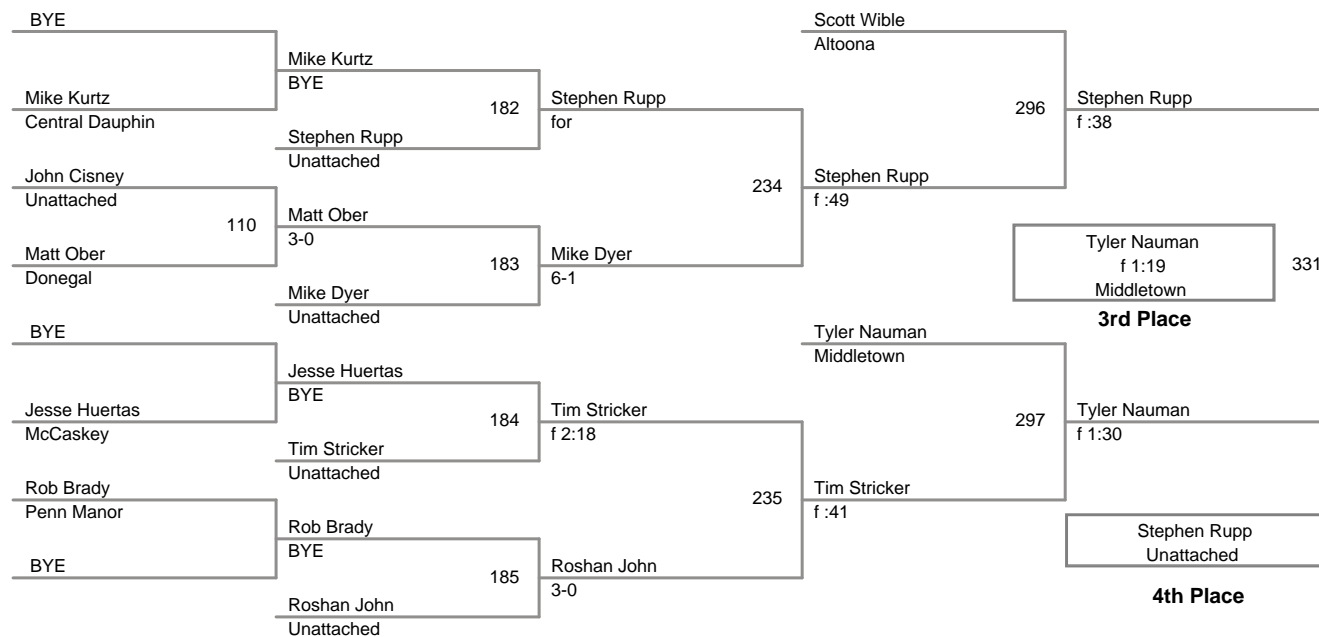

**CY Bald and Fat
Prime**

140 Lbs

CY Bald and Fat
Prime

150 Lbs

160 Lbs

CY Bald and Fat
Prime

170 Lbs

185 Lbs

200 Lbs

220 Lbs

CY Bald and Fat
Prime

250 Lbs

CY Bald and Fat
Prime

300 Lbs

BYE