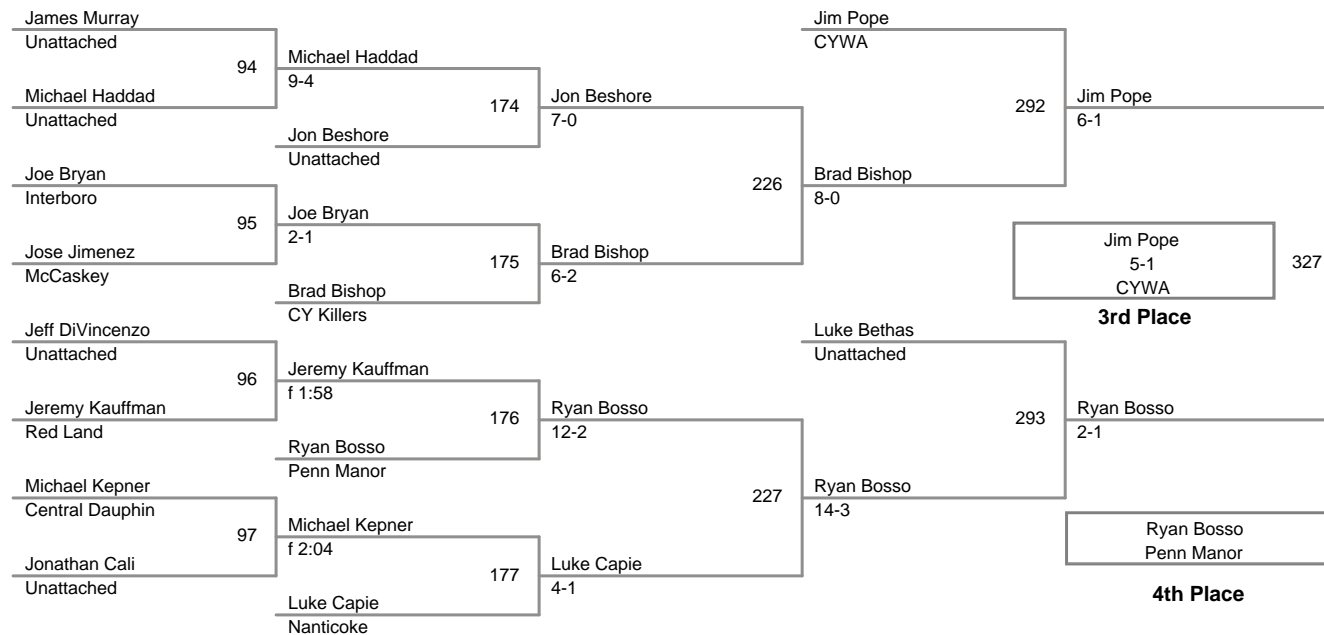

**CY Bald and Fat
Prime**

140 Lbs

CY Bald and Fat
Prime

150 Lbs

160 Lbs

CY Bald and Fat
Prime

170 Lbs

185 Lbs

200 Lbs

220 Lbs

CY Bald and Fat
Prime

250 Lbs

CY Bald and Fat
Prime

300 Lbs

BYE