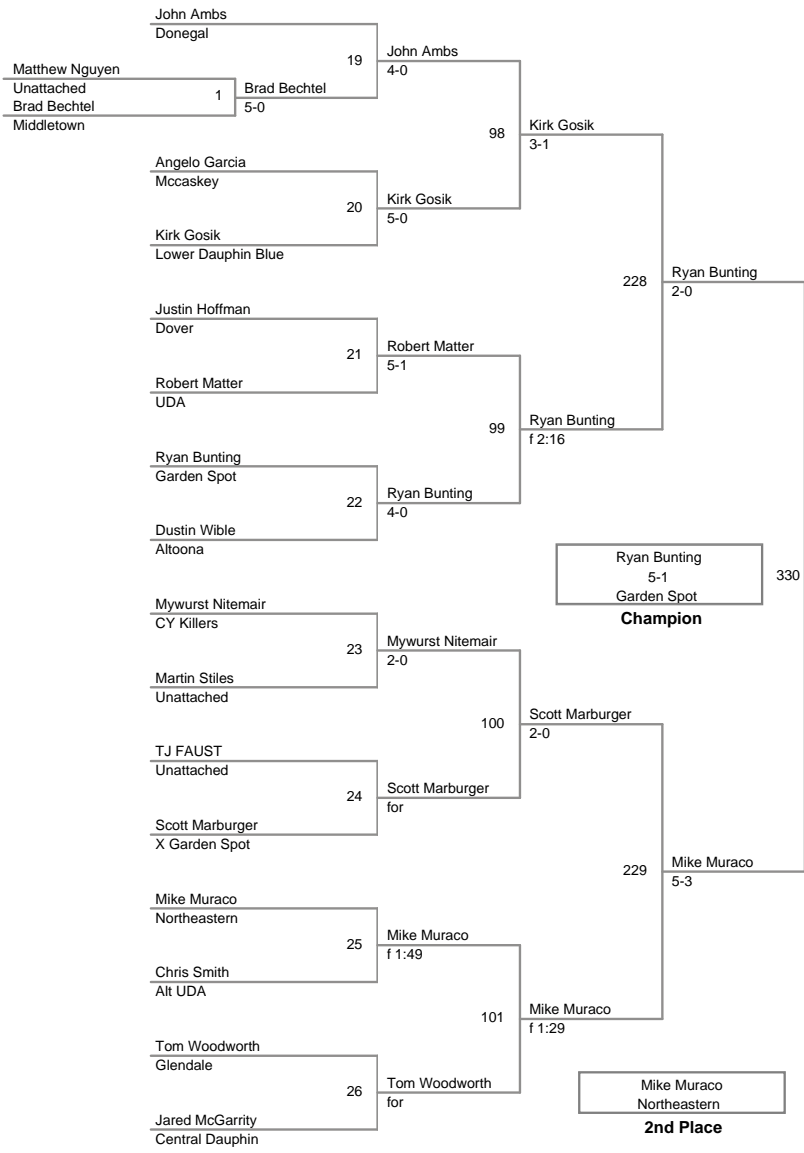

**CY Bald and Fat
Prime**

140 Lbs

CY Bald and Fat
Prime

150 Lbs

160 Lbs

CY Bald and Fat
Prime

170 Lbs

185 Lbs

200 Lbs

220 Lbs

CY Bald and Fat
Prime

250 Lbs

CY Bald and Fat
Prime

300 Lbs

BYE