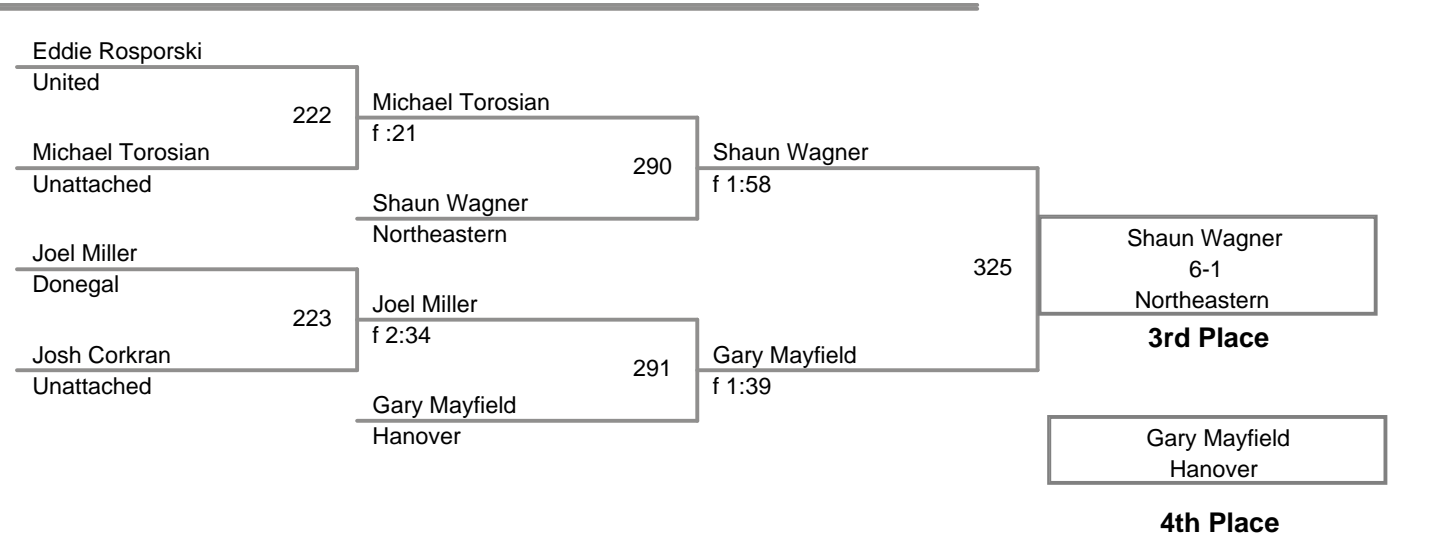

**CY Bald and Fat
Prime**

140 Lbs

CY Bald and Fat
Prime

150 Lbs

160 Lbs

CY Bald and Fat
Prime

170 Lbs

185 Lbs

200 Lbs

220 Lbs

CY Bald and Fat
Prime

250 Lbs

CY Bald and Fat
Prime

300 Lbs

BYE