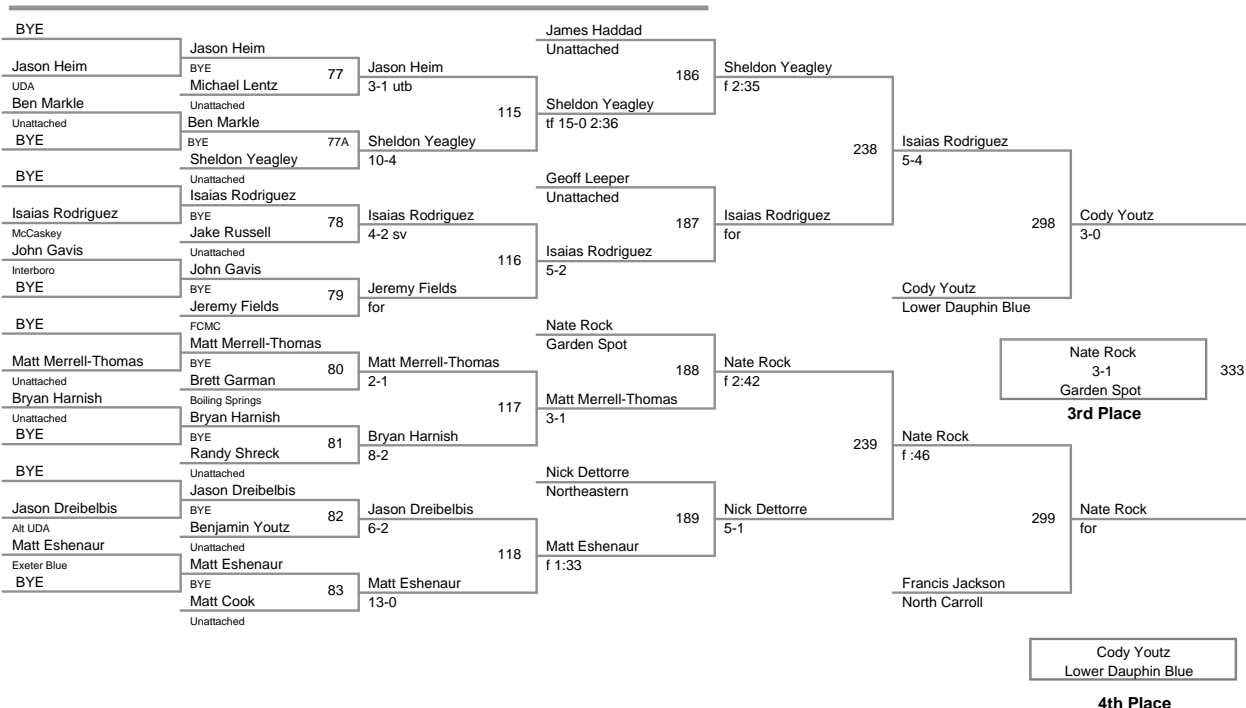

**CY Bald and Fat
Prime**

140 Lbs

CY Bald and Fat
Prime

150 Lbs

160 Lbs

CY Bald and Fat
Prime

170 Lbs

185 Lbs

200 Lbs

220 Lbs

CY Bald and Fat
Prime

250 Lbs

CY Bald and Fat
Prime

300 Lbs

BYE