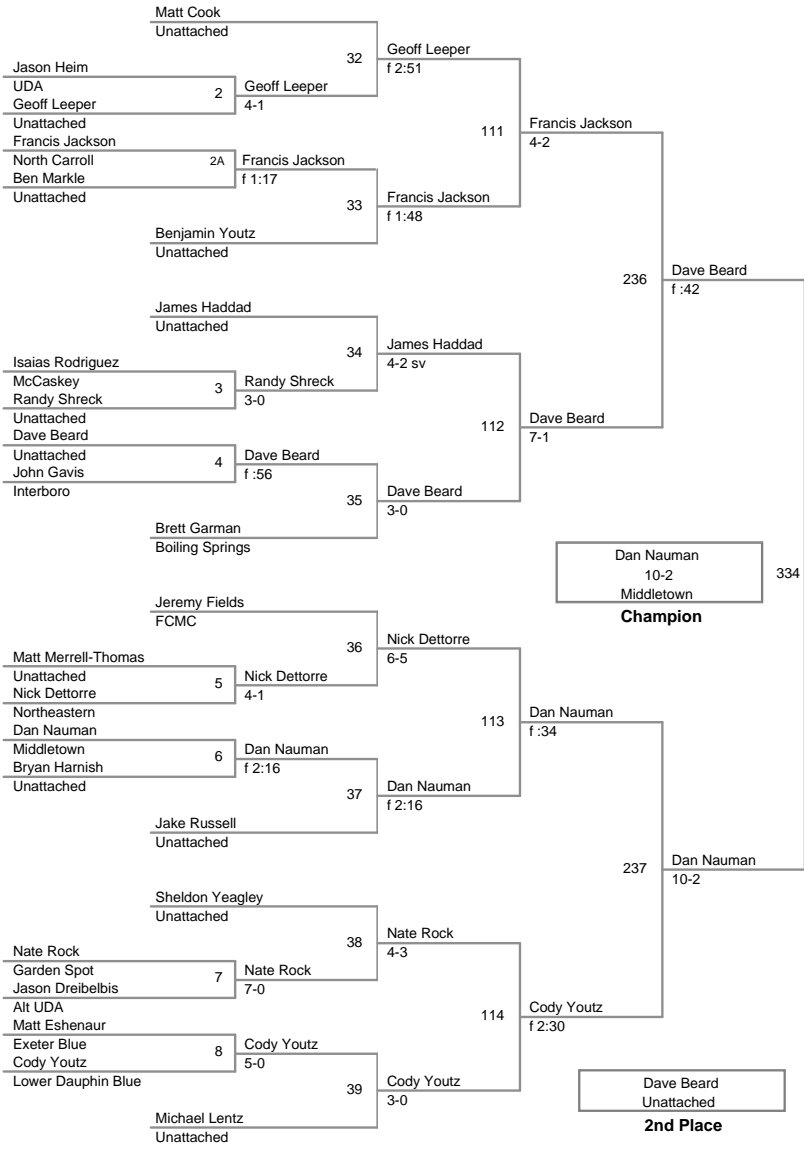

**CY Bald and Fat
Prime**

140 Lbs

CY Bald and Fat
Prime

150 Lbs

160 Lbs

CY Bald and Fat
Prime

170 Lbs

185 Lbs

200 Lbs

220 Lbs

CY Bald and Fat
Prime

250 Lbs

CY Bald and Fat
Prime

300 Lbs

BYE