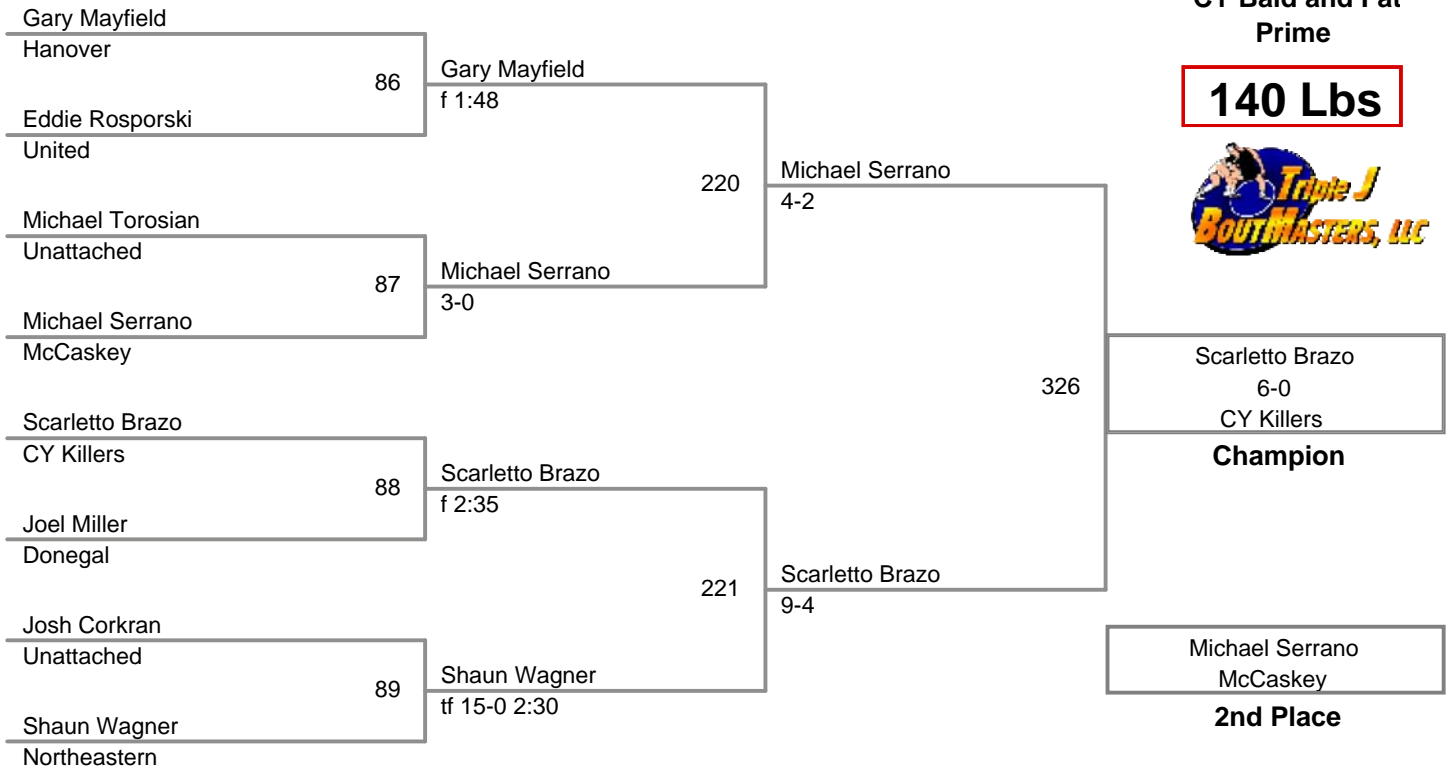

**CY Bald and Fat
Prime**

140 Lbs

CY Bald and Fat
Prime

150 Lbs

160 Lbs

CY Bald and Fat
Prime

170 Lbs

185 Lbs

200 Lbs

220 Lbs

CY Bald and Fat
Prime

250 Lbs

CY Bald and Fat
Prime

300 Lbs

BYE