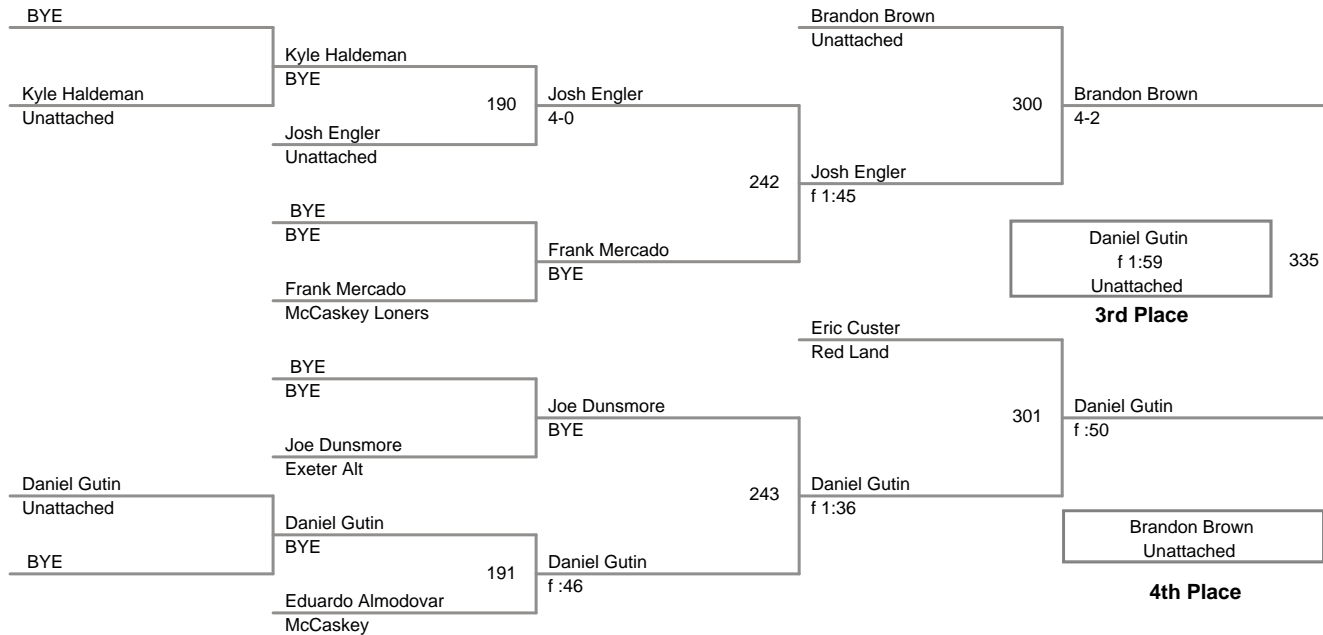

**CY Bald and Fat
Prime**

140 Lbs

CY Bald and Fat
Prime

150 Lbs

160 Lbs

CY Bald and Fat
Prime

170 Lbs

185 Lbs

200 Lbs

220 Lbs

CY Bald and Fat
Prime

250 Lbs

CY Bald and Fat
Prime

300 Lbs

BYE